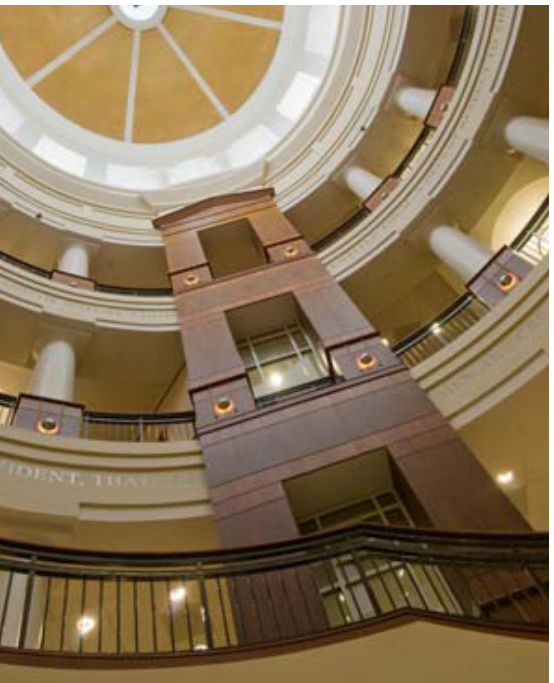

Mortensen
Woodwork, Inc.